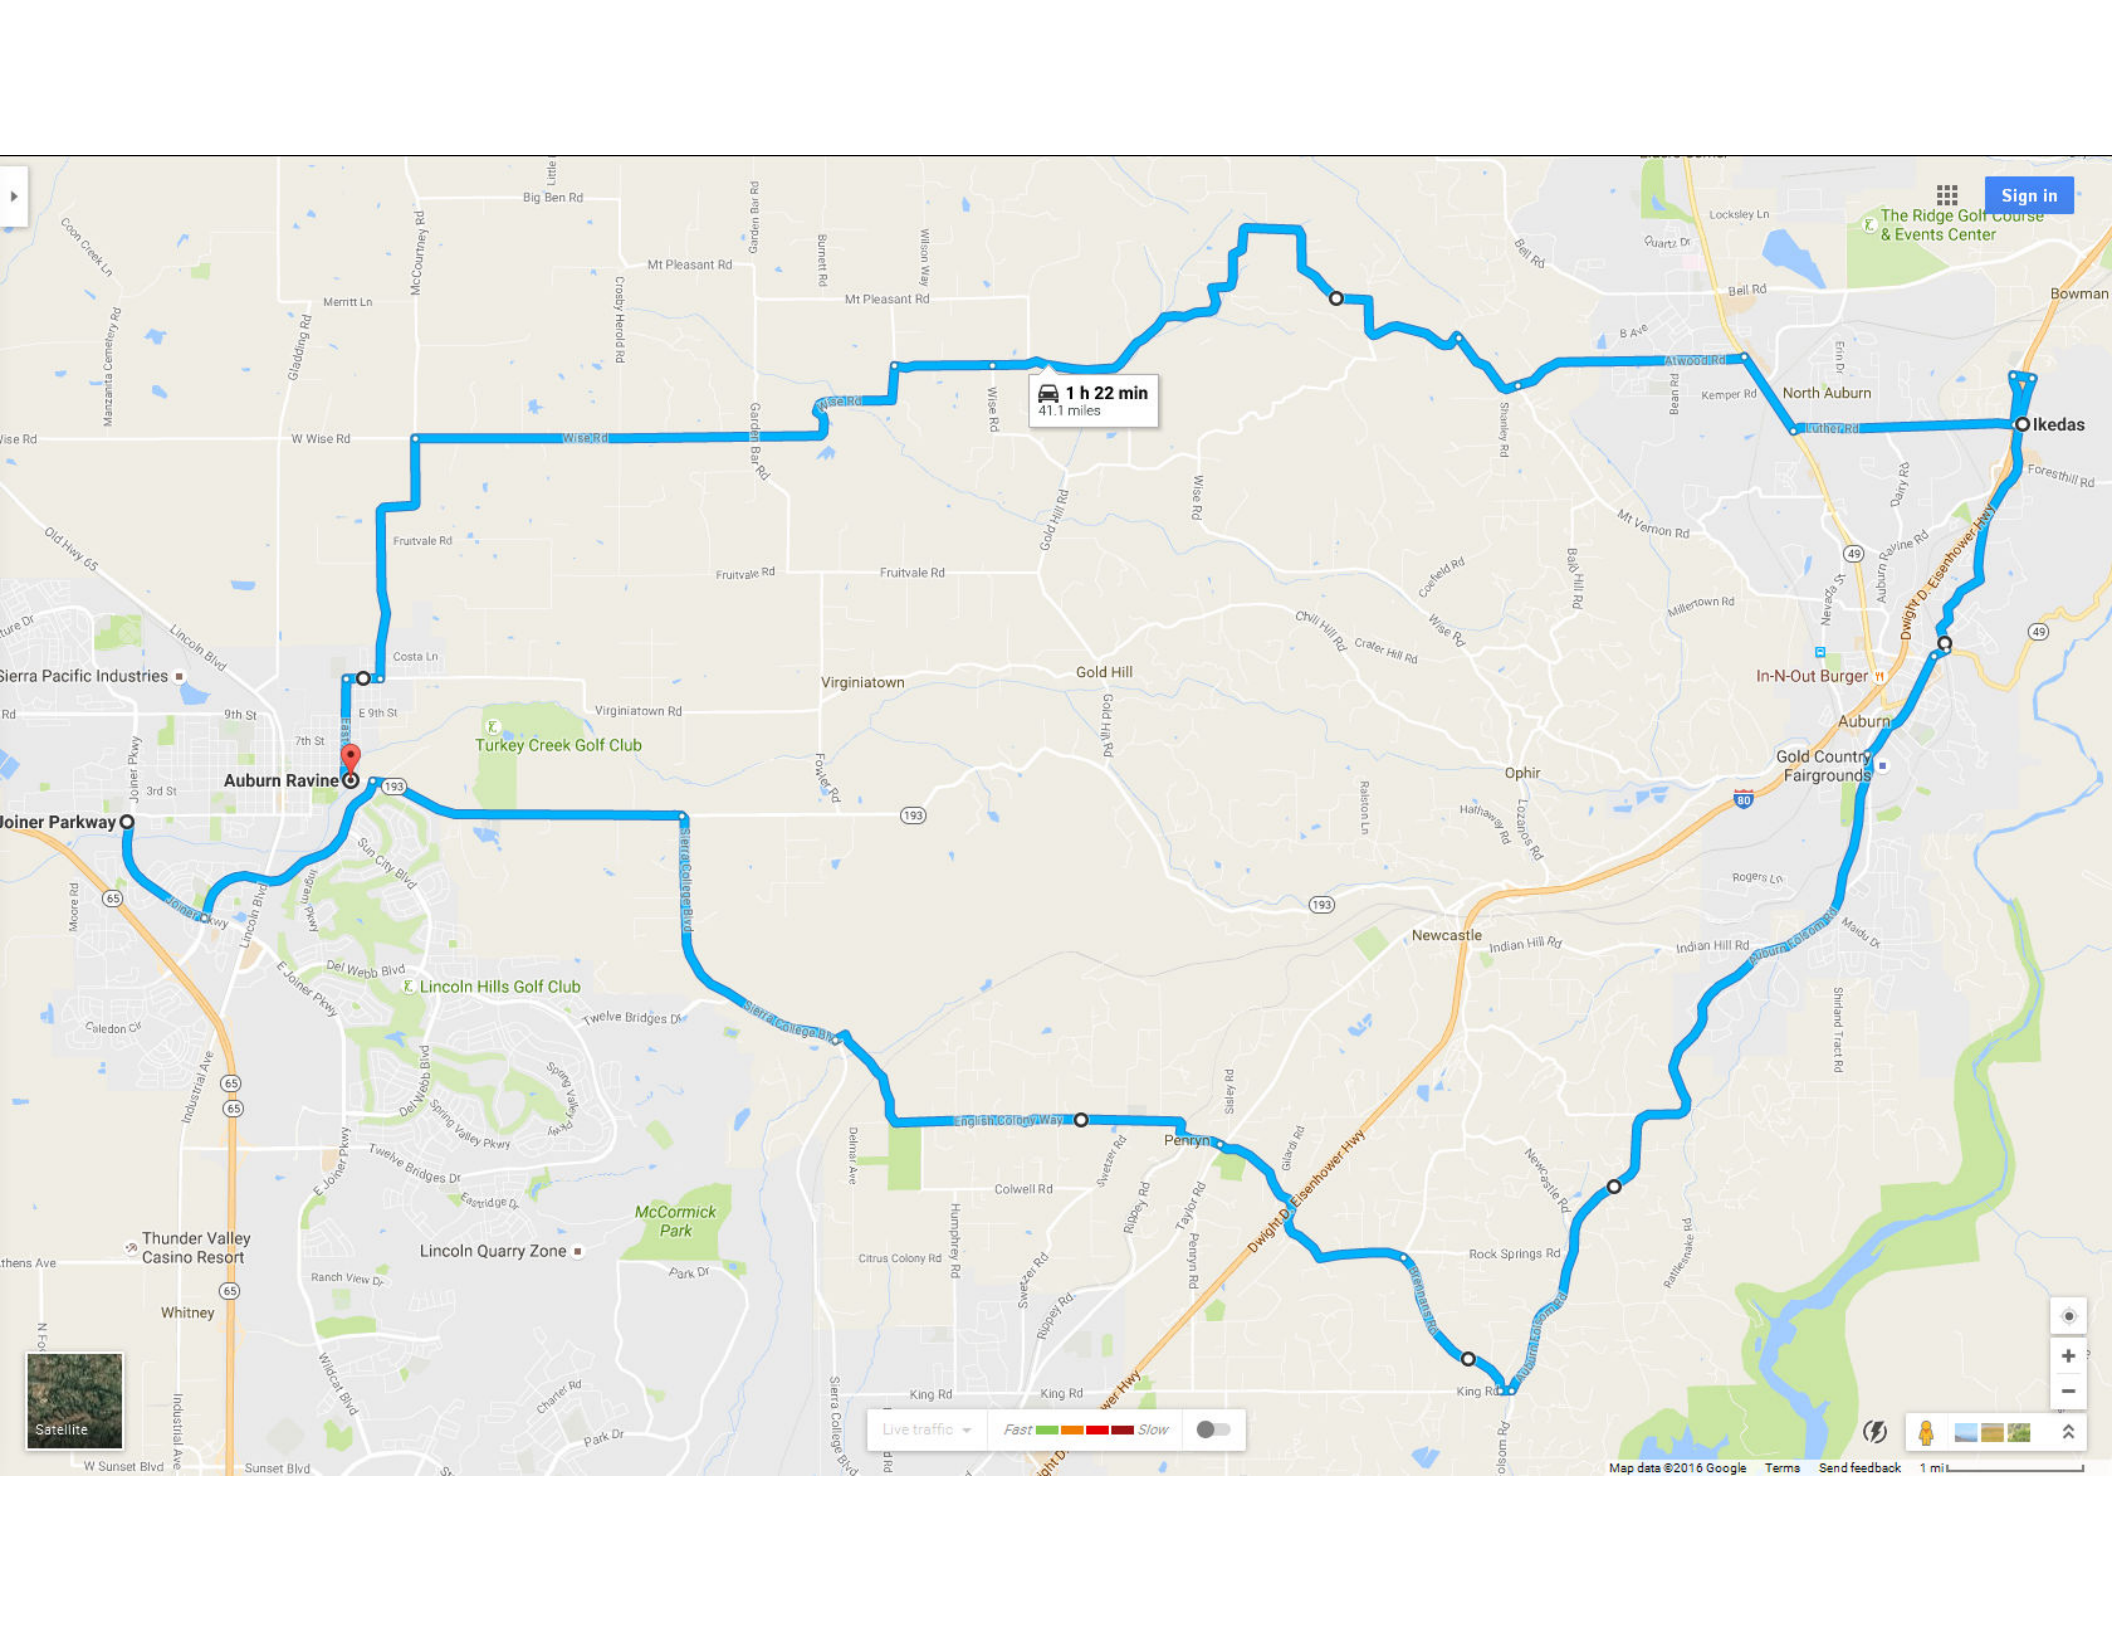

Lincoln Firefighters'

3rd Annual Turkey Drive

Thursday, November 17th

2pm – 8pm

Lincoln Fire Station #34 – 126 Joiner Pkwy, Lincoln, CA

Lincoln Firefighters will be collecting frozen turkeys on behalf of the Lincoln Salt Mine and the Placer Food Bank for the Thanksgiving Holiday.

Sign in

1 h 22 min
41.1 miles

Live traffic Fast Slow

126 Joiner Parkway, Lincoln, CA 95648 to Auburn Ravine

You can enter notes here.

Drive 41.1 miles, 1 h 22 min

Cancel

Print

126 Joiner Parkway

Lincoln, CA 95648

Take CA-193 E, Sierra College Blvd, English Colony Way and Auburn Folsom Rd to CA-49 S/El Dorado St in Auburn

41 min (20.9 mi)

- ↑ 1. Head south on Joiner Pkwy toward Moore Rd 1.0 mi

- ↶ 12. Turn left onto Lincoln Way 6 min (1.9 mi)
 - 📍 Destination will be on the right

47 min (22.9 mi)

Ikedas

13500 Lincoln Way, Auburn, CA 95603

Ikedas

13500 Lincoln Way, Auburn, CA 95603

Take Luther Rd to CA-49 N